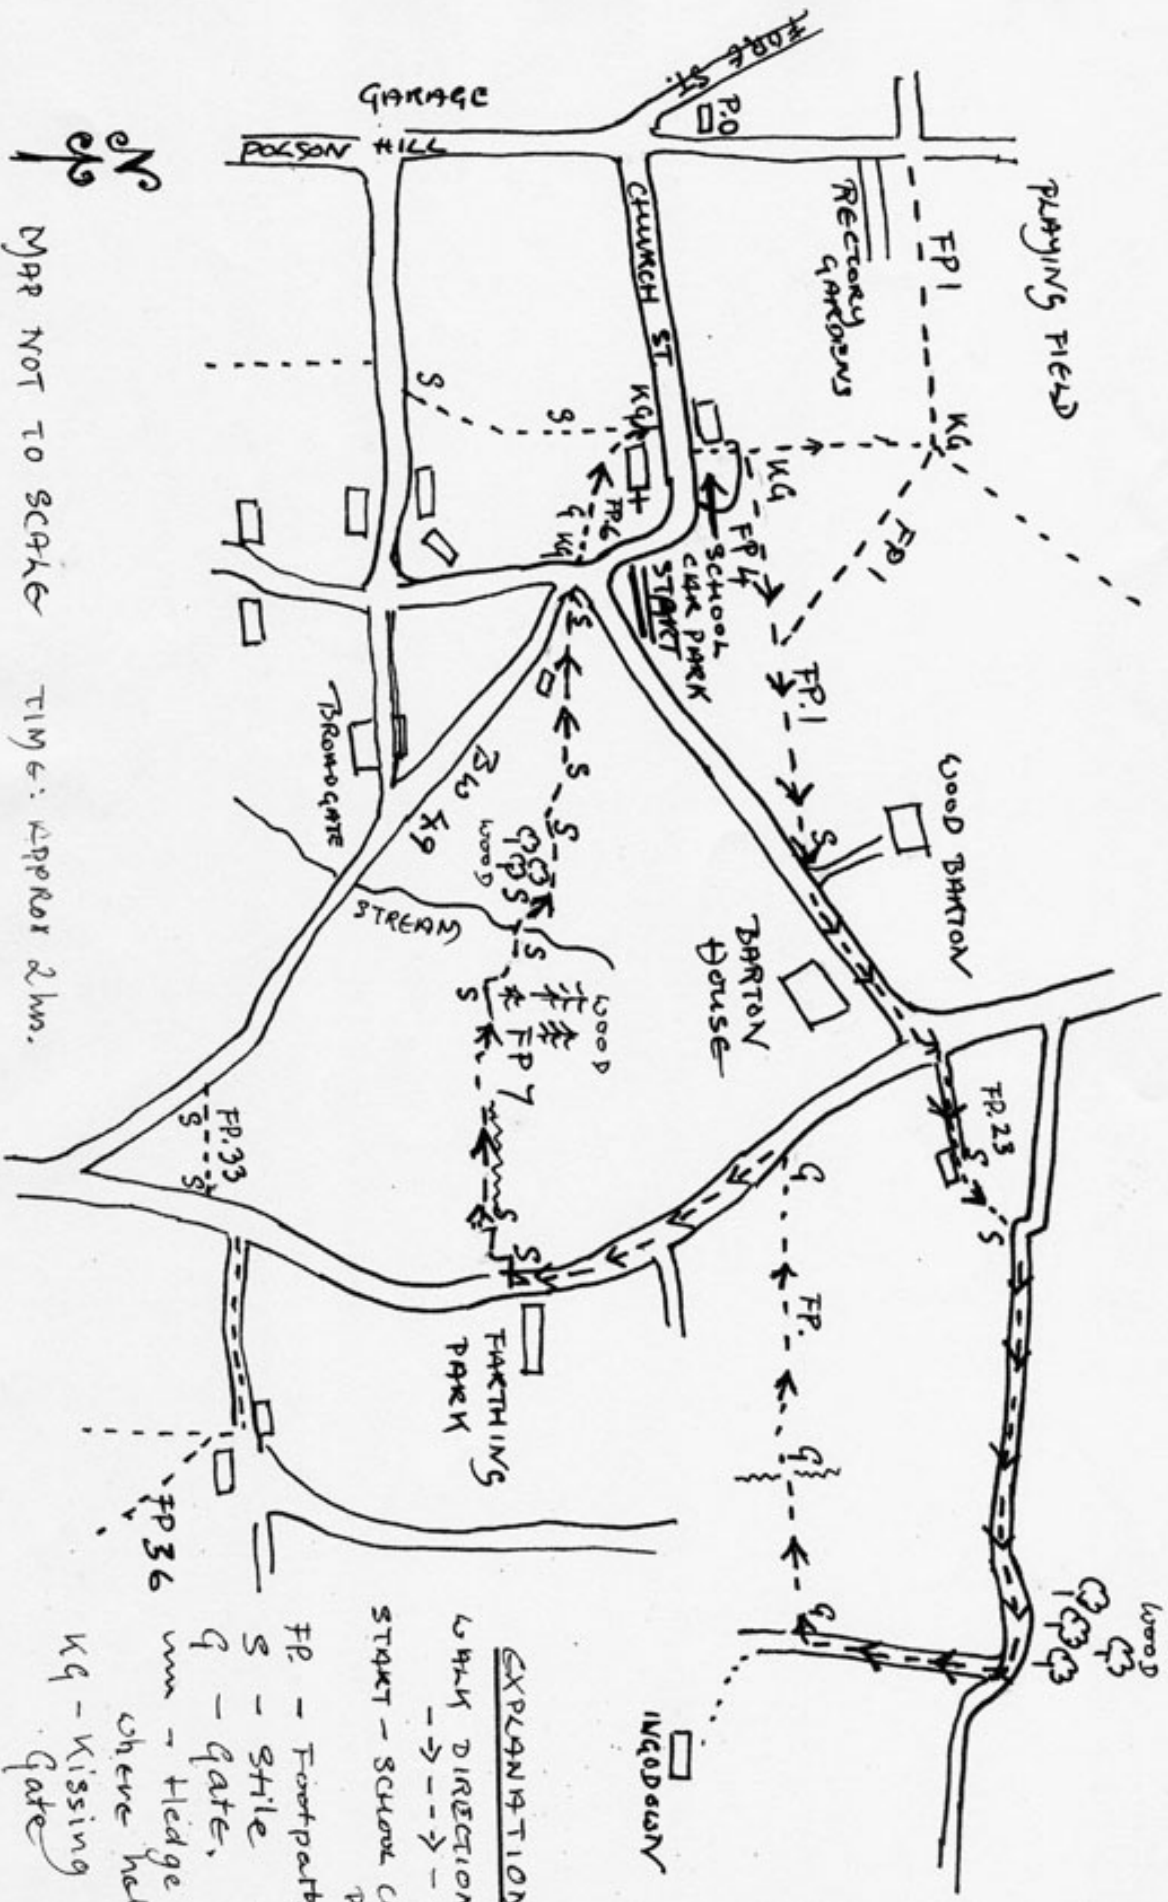

# MORCUPRD Bishop WALKS NO. 7

MAP NOT TO SCALE TIME: APPROX 2 hrs.

EXPLANATION  
 WALK DIRECTION →  
 STREET - SCHOOL CAR PARK →  
 FP - Footpath  
 S - stile  
 Q - gate,  
 w - hedge where helpful.  
 KQ - Kissing gate